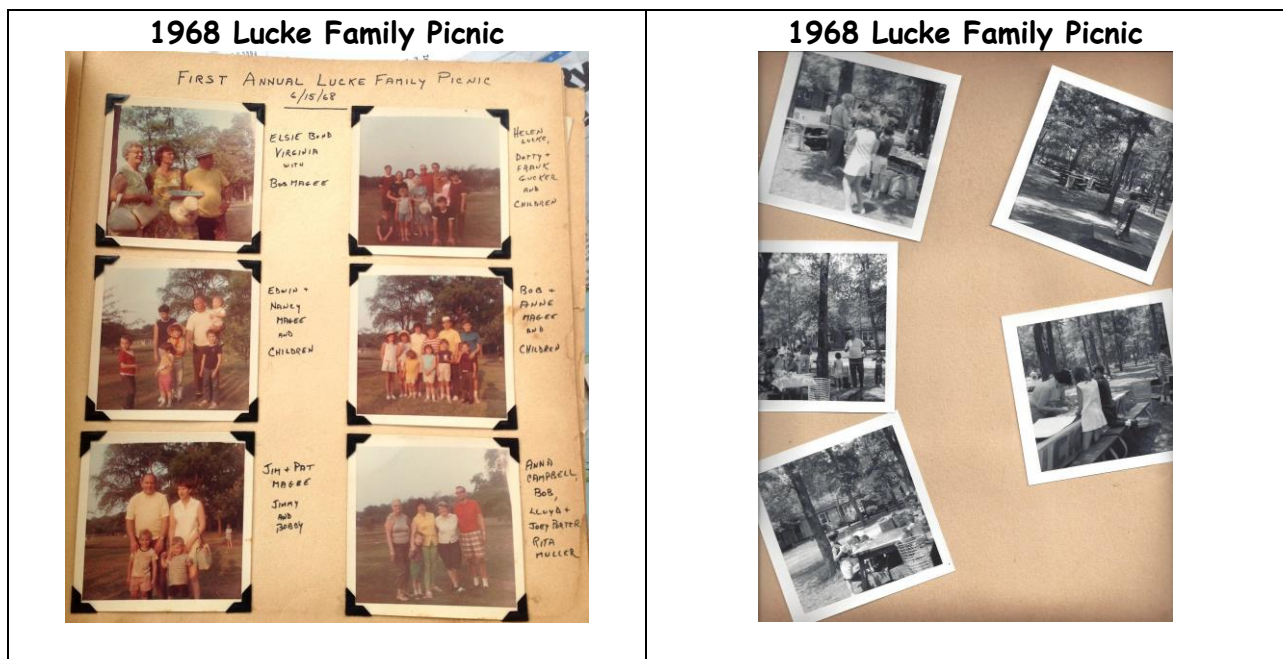

## Around the Family

**Fantasy Baseball:** Congratulations to **Kevin Lucke and Kevin Jr (#8 Bill)** who co-managed their way to the Championship in the Lucke Family Fantasy Baseball League for 2016! They beat **Brien Magee (#10 Margie)** in the finals. 8 Lucke Cousins participated this year. We invite more of your to join for 2017. It's free and fun! No prizes except "bragging rights" which now belong to Kevin and Kevin Jr for one year! Contact **Bob Campbell (#11 Anna)** for details.

## Lucke Family Picnic

On Sunday, July 31, 61 Lucke Cousins gathered at Valley Stream State Park for the 3<sup>rd</sup> "revived" Family Picnic. Although the day started out with some rain, it didn't stop us having another great reunion. Once again, thanks to **Brien and Victoria Magee (#10 Margie)** for making the arrangements and providing the food. Pictures of some of the attendees are on the following pages.

Meanwhile, we were missing pictures from the very first Family Picnic in 1968. Fortunately, **Joe Porter**, son of **Terese Lloyd Campbell (#11 Anna)** found a photo album among his Mom's things. Below are photos of some of the pages in the album, showing the families present. There are also pictures of the games we played including, 3-legged race, clothesline relay, sack race and wheelbarrow race. Go to the website to see more of the pictures.